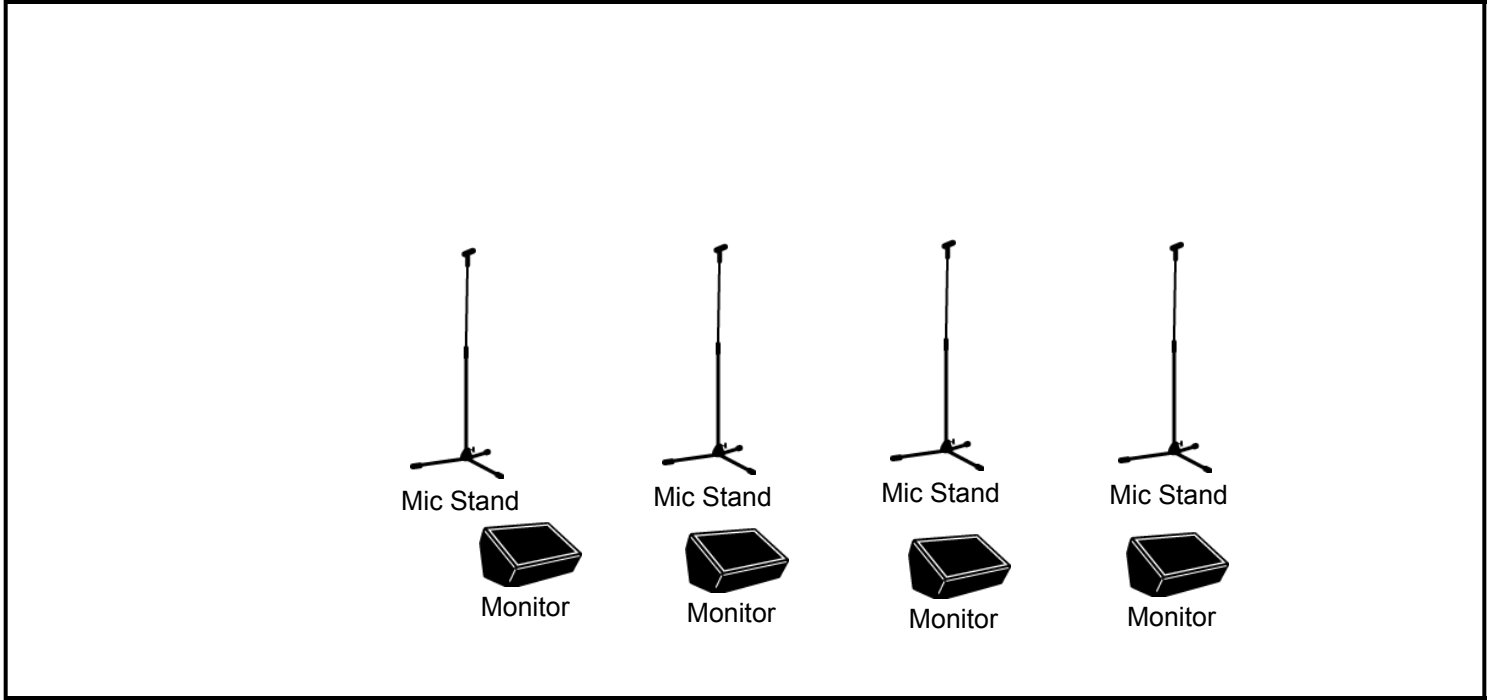

STAGE PLOT DESIGNER

BAND NAME

Vintage Vocal Quartet

VENUE

with orchestra

SHOW DATE / TIME

Soon It's Gonna Snow

STAGE

INPUT LIST

1	Taylor (soprano)	9		17	
2	David (alto)	10		18	
3	Adam (tenor)	11		19	
4	Paul (bass)	12		20	
5		13		21	
6		14		22	
7		15		23	
8		16		24	

NOTES

during the show we will be using handheld mics with the stands off stage