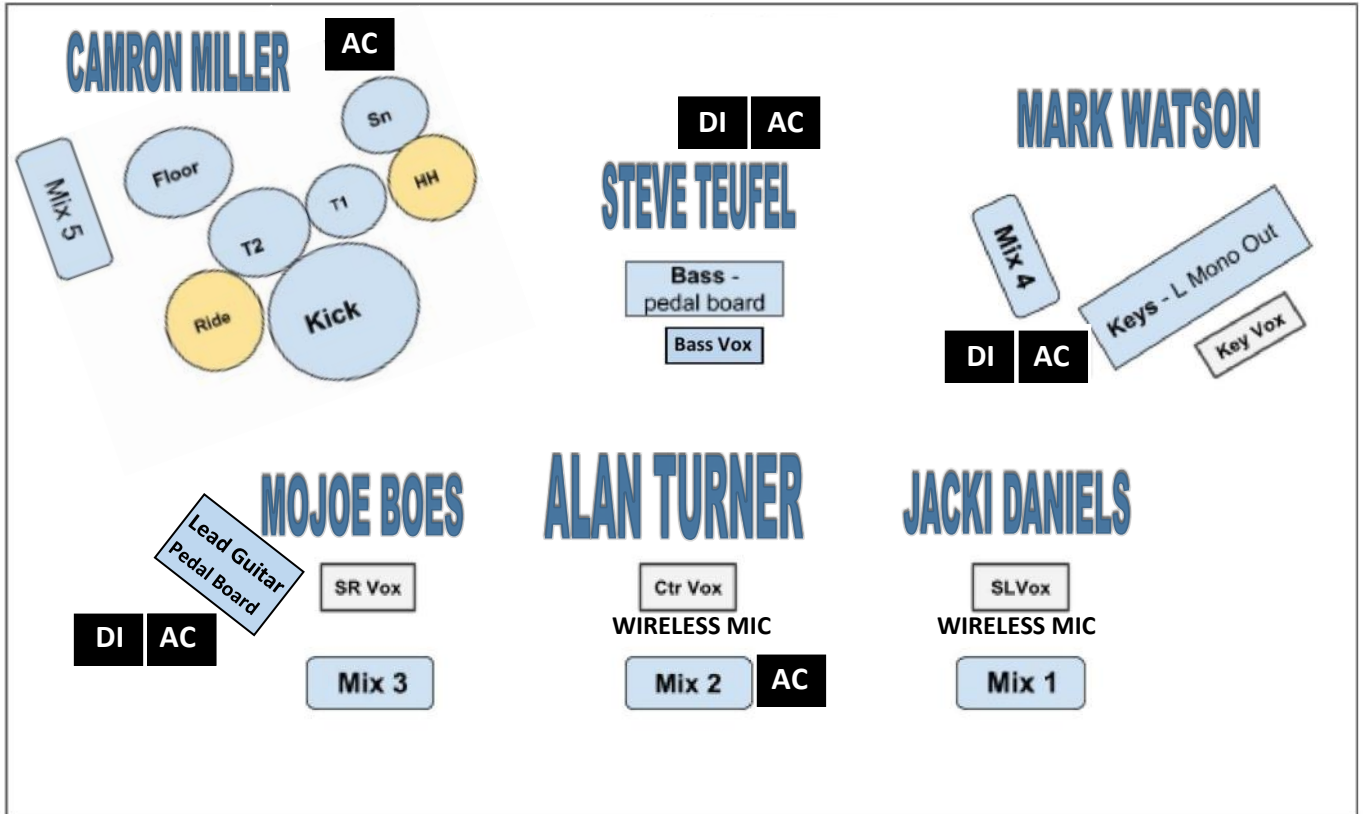

THE **CAMBLER** RETURNS
 THE ULTIMATE KENNY ROGERS TRIBUTE SHOW

STAGE PLOT

Mix 1	All vocals
Mix 2	All Vocals
Mix 3	All vocals & SR Guitars
Mix 4	All vocals, Keys
Mix 5	All vocals, Kick, Sn, bass, SR Electric Gtr
In-Ear Ctr Vox	Alan primary vocal
In-Ear Bass	Bass, Kick, vocals, SR Electric Gtr.