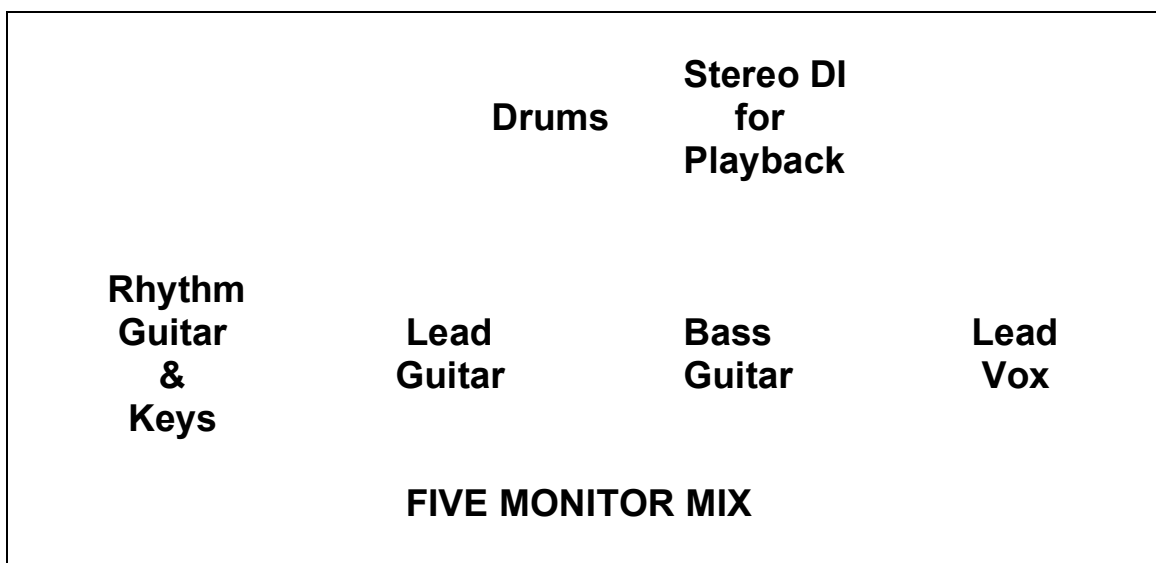

BEACH PARTY BOYS

STAGE PLOT

INPUT LIST

- | | |
|--------------|-----------------|
| 1 - KICK | 8 - KEYBOARD DI |
| 2 - SNARE | 9 - VOX 1 |
| 3 - HI HAT | 10 - VOX 2 |
| 4 - DRUM DI | 11 - VOX 3 |
| 5 - BASS DI | 12 - VOX 4 |
| 6 - GUITAR 1 | 13 - VOX 5 |
| 7 - GUITAR 2 | 14 - VOX 6 |

BACKLINE REQUIREMENTS (when needed)

- 2 Fender Twin Amps
- 1 Four-Piece Drum Set
- 1 GK. Eden. Mark Bass Amp
- 1 Keyboard Weighted Keys