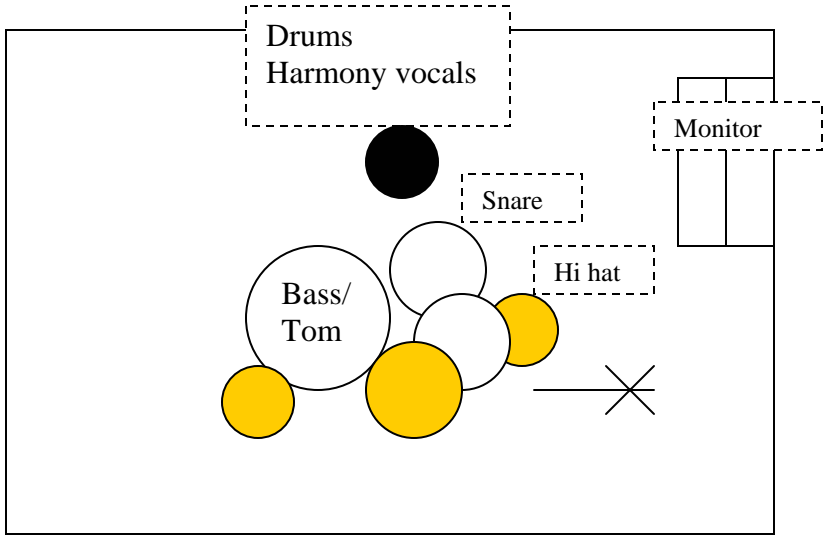

**RUSTY EVANS
&
RING OF FIRE**

STAGE PLOT

Guitar amp

Bass amp

MIC CHART
4 vocal mics w/boom stands.
Minimum 4 instrument mics for guitar amp, vertical bass drum/floor tom combo (bass drum miked from bottom), snare drum & drum overhead.